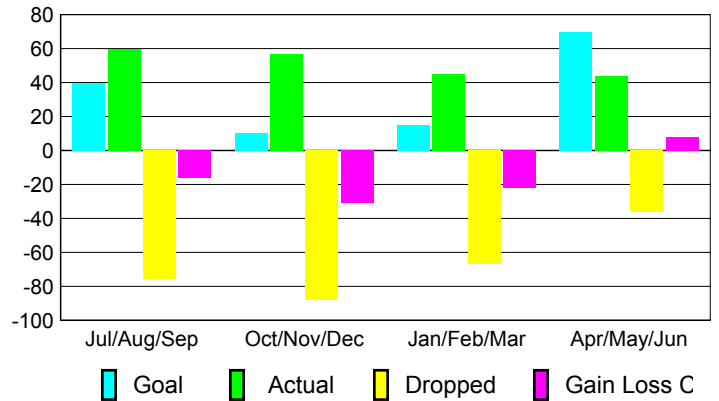

Membership Results 2009-2010

Goal, New, Dropped, Gain/Loss