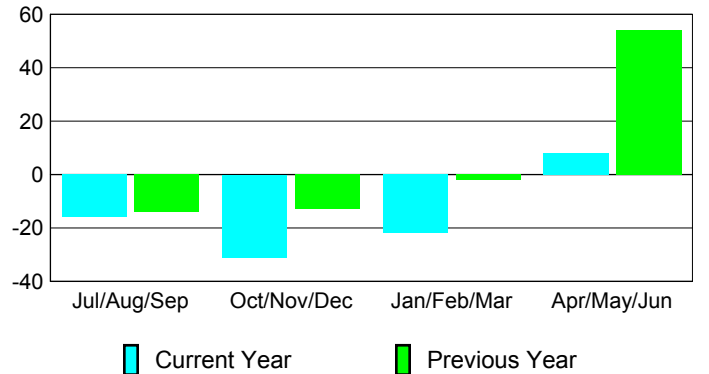

Comparison of Membership Gain/Loss

Current Year Compared to the Previous Year