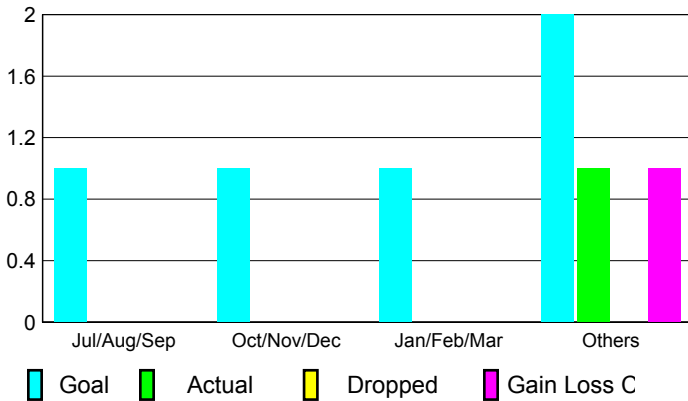

2009-2010 GMT Quarterly Report for District (or Undistricted) **District 4 C4**

GMT: **DANA M BIGGS**

Location: **CALIFORNIA**

GMT CA: **1**

CLUBS

Club Results
2009-2010

Clubs
2008-2009

Month	New Club Goal	Actual New Clubs	Actual Dropped Clubs	Gain/Loss of Clubs	Gain/Loss of Clubs
Jul/Aug/Sep	1	0	0	0	0
Oct/Nov/Dec	1	0	0	0	0
Jan/Feb/Mar	1	0	0	0	0
Apr/May/June	2	1	0	1	1
Totals	5	1	0	1	1

Club Results 2009-2010

Goal, New, Dropped, Gain/Loss

Comparison of Club Gain/Loss

Current Year Compared to the Previous Year

YTD Status Quo Clubs 2009-2010

Status Quo Clubs Compared to Status Quo Members

MEMBERSHIP

Membership Results
2009-2010

Membership
2008-2009

Month	Net Memb Goal	Actual New Memb	Actual Dropped Memb	Gain/Loss of Memb	Gain/Loss of Memb
Jul/Aug/Sep	40	60	-76	-16	-14
Oct/Nov/Dec	10	57	-88	-31	-13
Jan/Feb/Mar	15	45	-67	-22	-2
Apr/May/June	70	44	-36	8	54
Totals	135	206	-267	-61	25